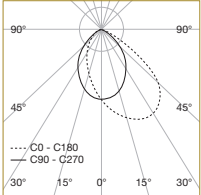

Meter	E (0°)	Emax (lx)
		60°
1	E (0°)	759
2	E (0°)	190
3	E (0°)	84