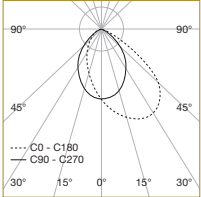

VASARI 3 WALLWASH

Wallwash 3 Round
50 PRO

POLAR DIAGRAM

Meter	E (0°)	Emax (lx)
		60°
1	E (0°)	694
2	E (0°)	174
3	E (0°)	77

Wallwash 3 Square
50 PRO

POLAR DIAGRAM